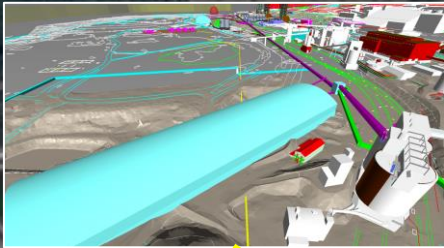

Nytt Stalverk SSAB  
vs Stockholm City

Koskullskulle

Tingvallskulle

**NCC** 

An aerial photograph of a wide river flowing through a lush, green landscape. A multi-span concrete bridge crosses the river in the lower half of the frame. In the bottom left corner, a prominent building with a red roof and a white tower is visible. The sky is a pale, hazy blue with light clouds. The text "Make it happen." is overlaid in the center in a large, white, sans-serif font.