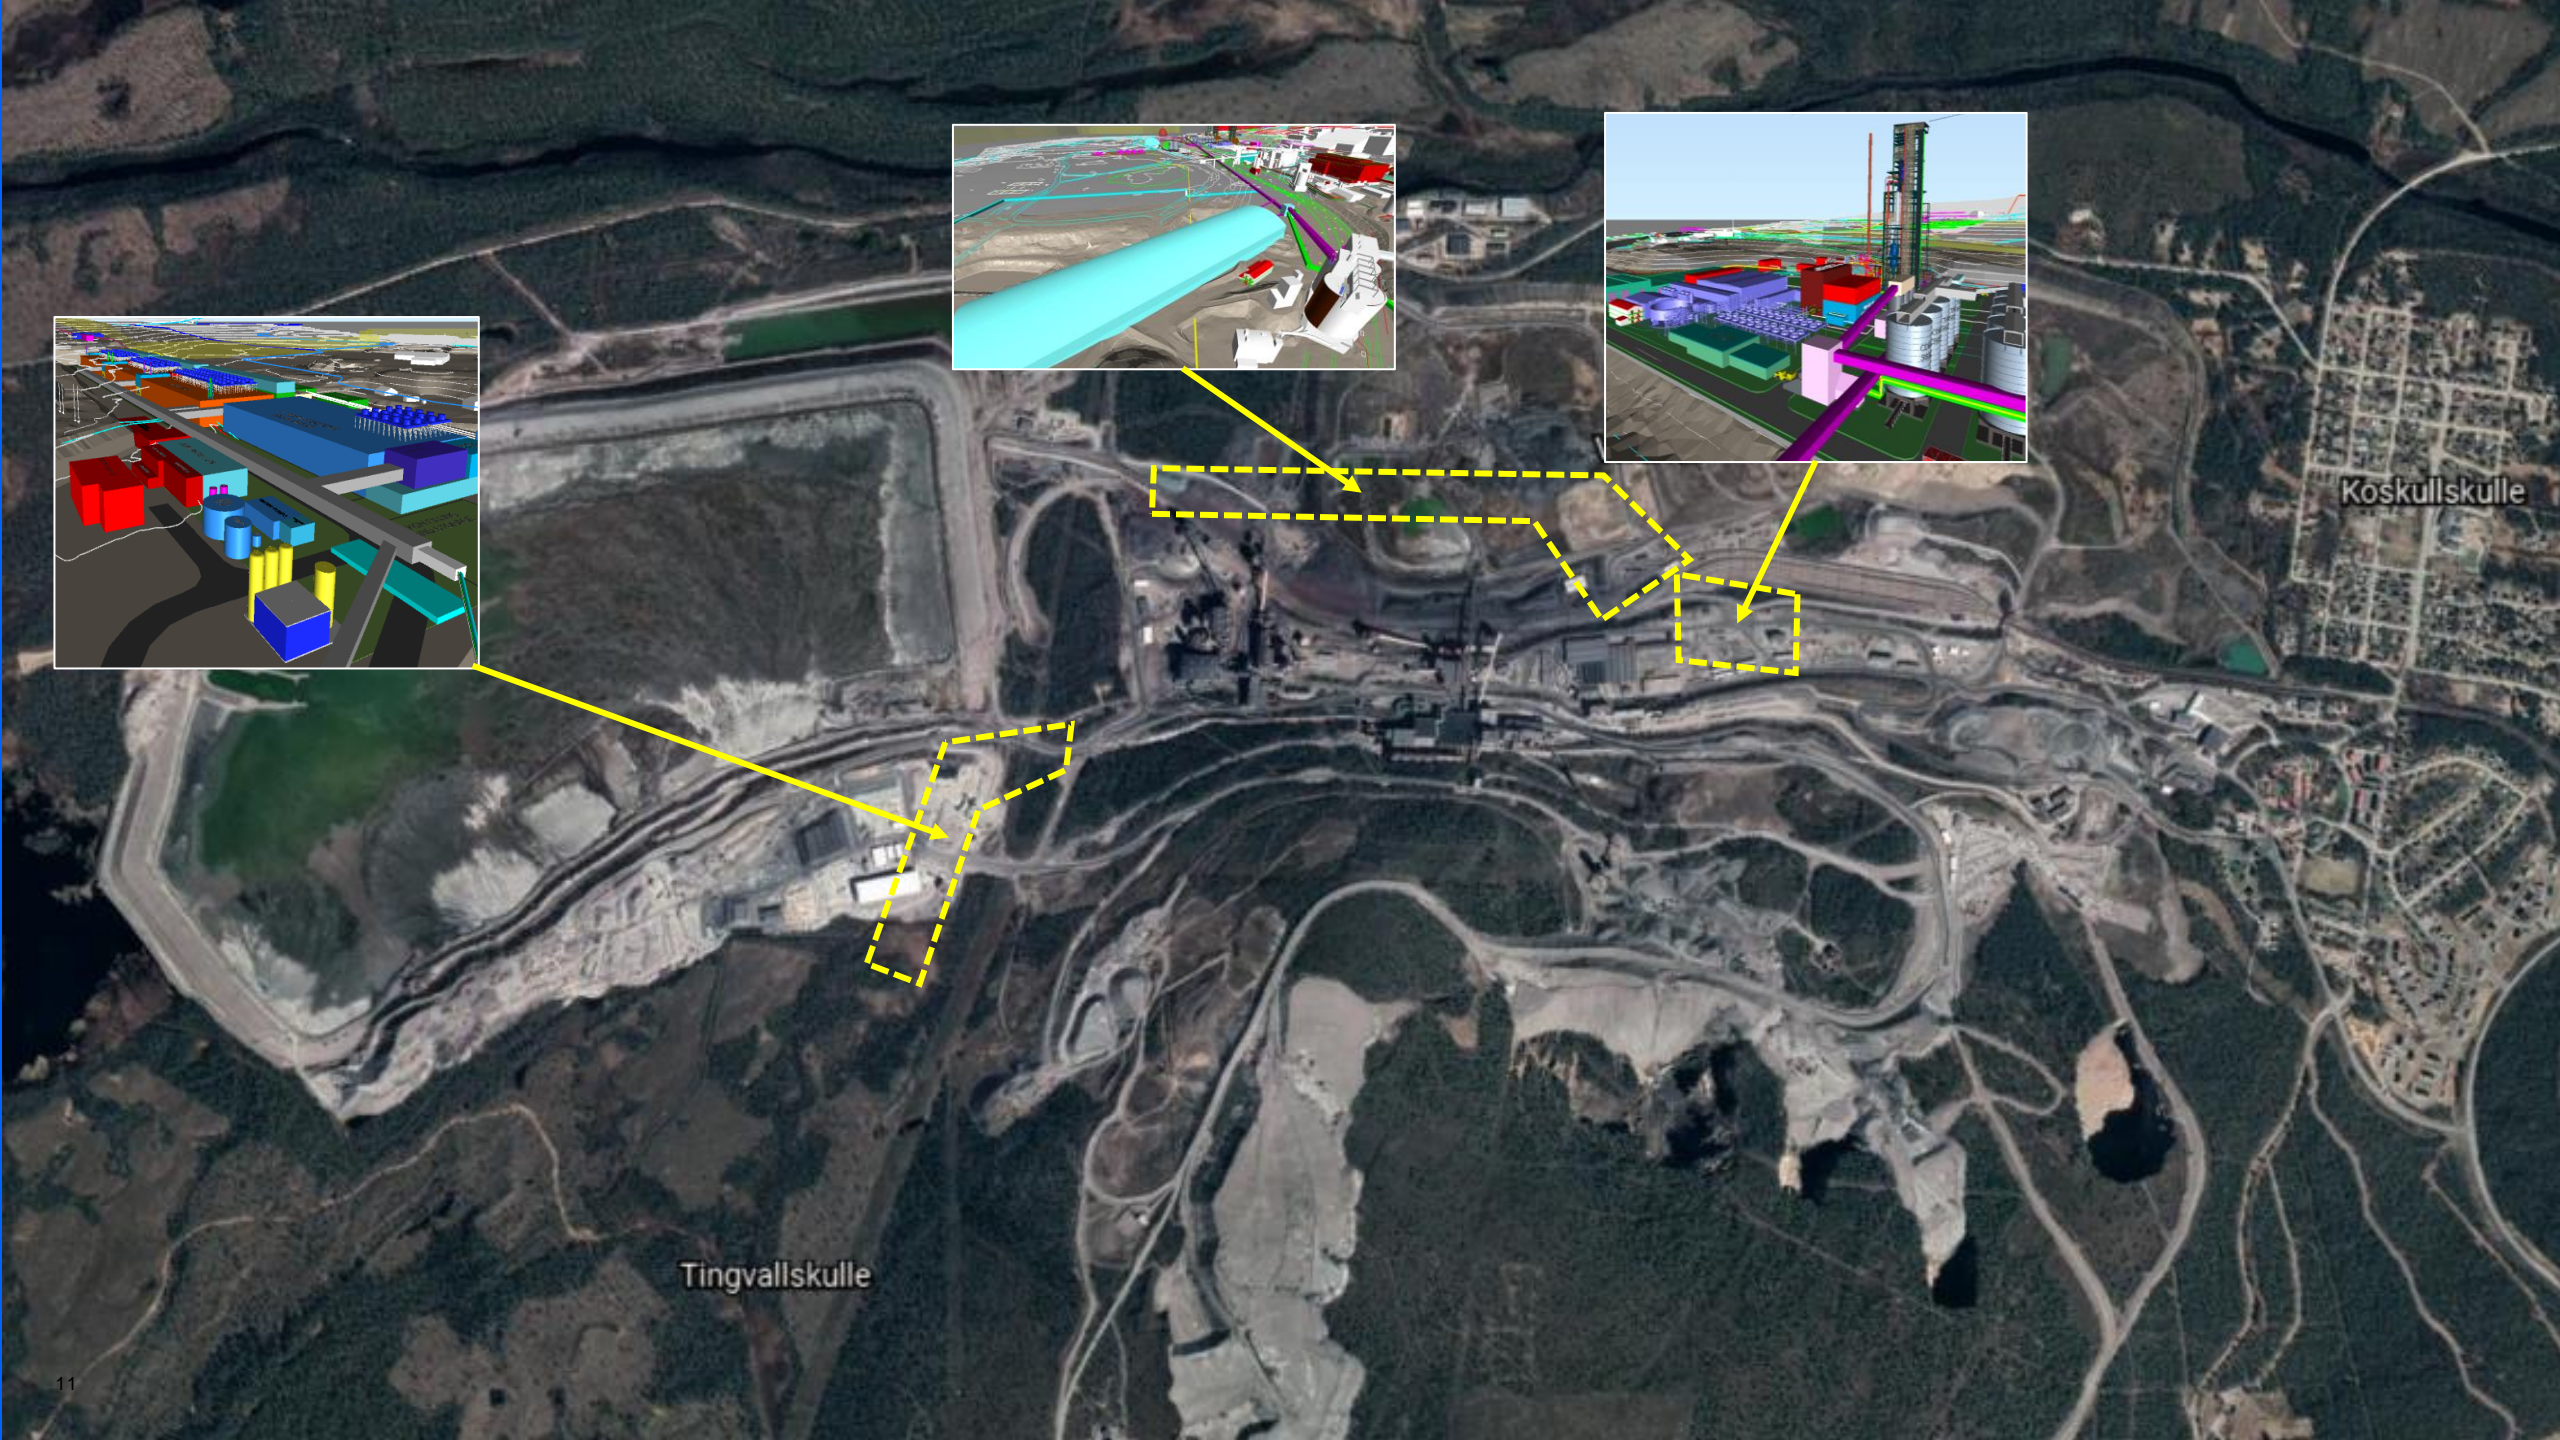

Nytt Stalverk SSAB  
vs Stockholm City

Koskullskulle

Tingvallskulle

**NCC** 

An aerial photograph of a wide river flowing through a lush, green landscape. A multi-span concrete bridge crosses the river in the lower half of the frame. In the bottom left corner, a prominent building with a red roof and a white tower is visible. The sky is a pale, hazy blue with light clouds. The text "Make it happen." is overlaid in the center in a large, white, sans-serif font.