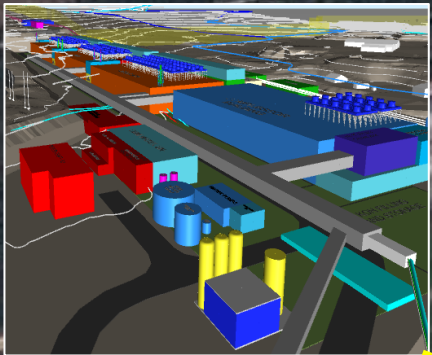

Nytt Stalverk SSAB  
vs Stockholm City

Koskullskulle

Tingvallskulle

**NCC** 

An aerial photograph of a wide river flowing through a lush, green landscape. A multi-span concrete bridge crosses the river in the lower half of the frame. In the bottom left corner, a prominent building with a red roof and a white tower is visible. The sky is a pale, hazy blue with light clouds. The text "Make it happen." is overlaid in the center in a large, white, sans-serif font.